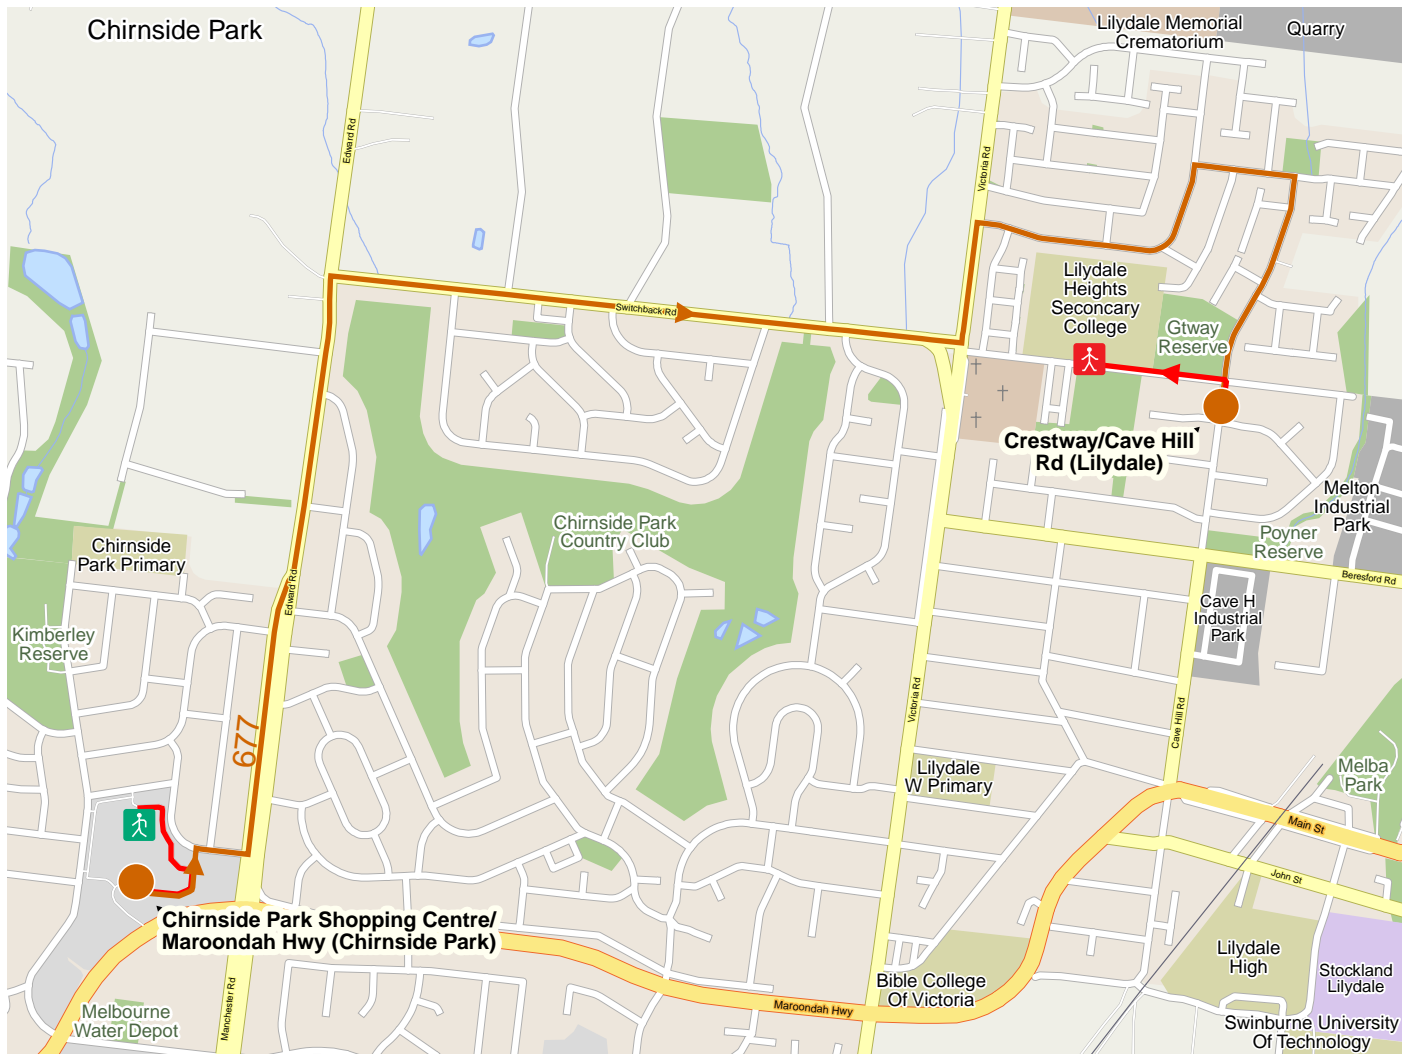

Route option from Chirnside Park Shopping Centre, (Chirnside Park) to 17-19 Nelson Rd (Lilydale)

© 2014 State of Victoria, powered by mvd

500 m 1 km 1.5 km 2 km

— Metro Bus ● Metro Bus 🚶 Departure with walk 🚶 Arrival with footpath
— Footpath

| | | | | |
|-----|-----------------|---|---|------------------|
| 1.1 | 🚶 Footpath | Chirnside Park Shopping Centre, (Chirnside Park) | Chirnside Park Shopping Centre/Maroondah Hwy (Chirnside Park) | |
| 2.1 | ● Metro Bus 677 | Chirnside Park Shopping Centre/Maroondah Hwy (Chirnside Park) | Crestway/Cave Hill Rd (Lilydale) | Lilydale Station |
| 3.1 | 🚶 Footpath | Crestway/Cave Hill Rd (Lilydale) | 17-19 Nelson Rd (Lilydale) | |